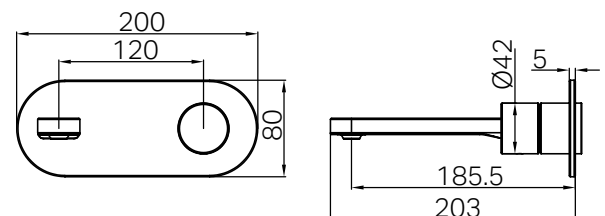

Features

- Premium SS316L Progressive Stainless Steel – Superior durability and corrosion resistance.
- Sleek & Modern Design – Enhances the aesthetic of any basin or bath setup.
- Wall-Mounted Trim Kit – Designed for seamless installation with mixer bodies.
- Rust & Tarnish Resistant – Ideal for long-term use in wet environments.
- Includes an additional non-restricting aerator for bath use.
- Neoperl Aerator – Provides smooth, splash-free water flow.