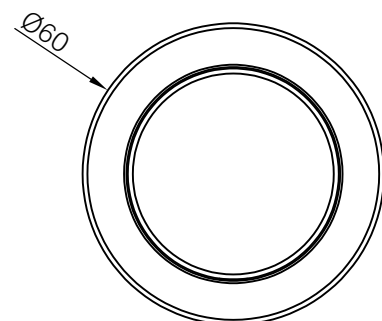

Nero

Pure SS316L Progressive Shower Mixer Trim Kits Only

Finish & SKU

 Brushed Nickel NR172211t BN	 Graphite NR172211t GR
 Brushed Gold NR172211t BG	 Brushed Bronze NR172211t BZ

Specifications

Watermark License

WM-060073

Temperature Rating

Min 1°C-Max 75°C

Pressure Rating

Min 150kpa-Max 500kpa

Warranty

Lead Free

Features

- Premium SS316L Stainless Steel – Superior durability and corrosion resistance.
- Sleek & Modern Design – Enhances the aesthetic of any shower or bath setup.
- Wall-Mounted Trim Kit – Designed for seamless installation with mixer bodies.
- Rust & Tarnish Resistant – Ideal for long-term use in wet environments.

- Dimensions are nominal measurements only.