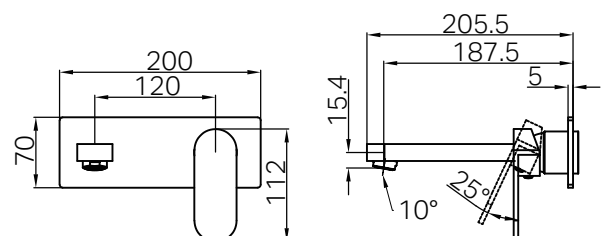

WM-060073

Temperature Rating

Min 1°C-Max 75°C

Pressure Rating

Min 150kpa-Max 500kpa

Warranty

Lead Free

Features

- Metal wall plate construction for longevity
- Compatible with project 35mm universal wall basin/bath mixer body
- NEOPERL aerator with slim stream flow director
- Includes an additional non-restricting aerator for bath use.

- Dimensions are nominal measurements only.