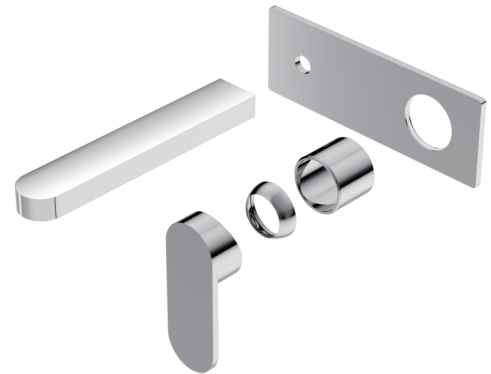

Ecco Wall Basin/Bath Mixer Trim Kits Only

Finish & SKU

 Chrome NR301310atCH	 Brushed Nickel NR301310atBN
 Matte Black NR301310atMB	 Brushed Gold NR301310atBG
 Gun Metal NR301310atGM	

Specifications

Watermark License

- Metal wall plate construction for longevity
- Compatible with project 35mm universal wall basin/bath mixer body
- NEOPERL aerator with slim stream flow director
- Includes an additional non-restricting aerator for bath use.