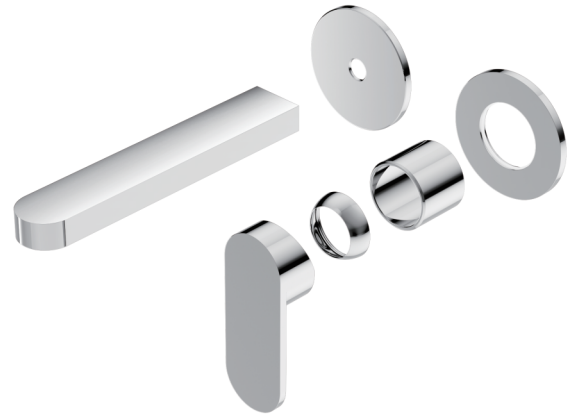

Nero

Ecco Wall Basin/Bath Mixer Separate Back Plate Trim Kits Only

Finish & SKU

 Chrome NR301310btCH	 Brushed Nickel NR301310btBN
 Matte Black NR301310btMB	 Brushed Gold NR301310btBG
 Gun Metal NR301310btGM	

Lead Free

Features

- Metal wall plate construction for longevity
- Compatible with project 35mm universal wall basin/bath mixer body
- NEOPERL aerator with slim stream flow director
- Includes an additional non-restricting aerator for bath use.