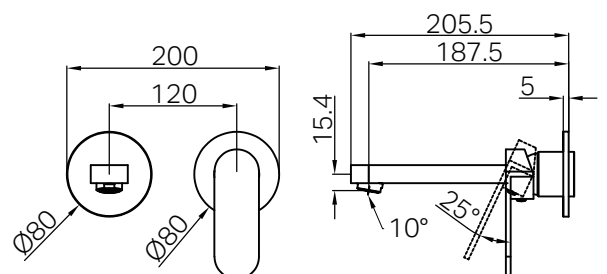

Lead Free

Features

- Metal wall plate construction for longevity
- Compatible with project 35mm universal wall basin/bath mixer body
- NEOPERL aerator with slim stream flow director
- Includes an additional non-restricting aerator for bath use.

- Dimensions are nominal measurements only.