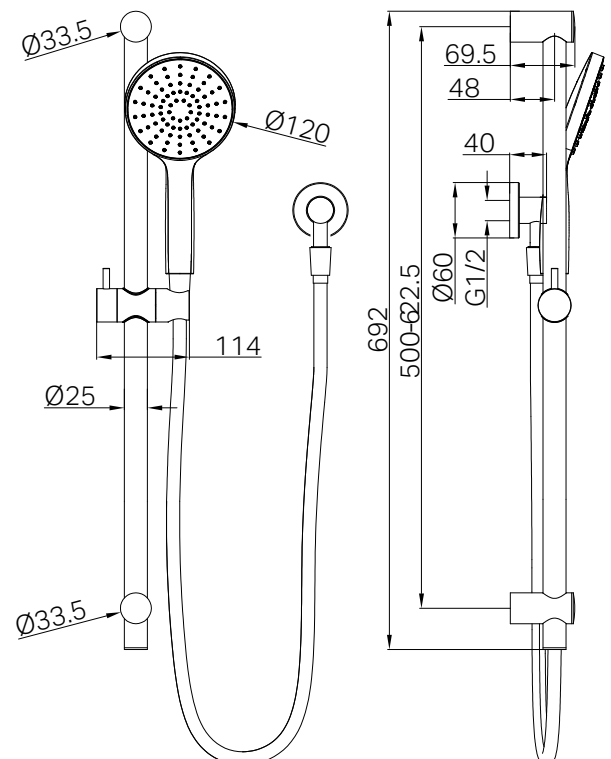

Nero

Dolce II Rail Shower

Finish & SKU

 Chrome NR322CH	 Brushed Nickel NR322BN
 Matte Black NR322MB	 Brushed Gold NR322BG
 Gun Metal NR322GM	

Specifications

Watermark License

WM-060093

Temperature Rating

Min 1°C-Max 75°C

Pressure Rating

Min 150kpa-Max 500kpa

Warranty

Features

- Single-function hand shower
- Adjustable bottom bracket for easy retrofit installation
- Separate elbow for water inlet connection
- 1.5 metre durable PVC hose
- Minimalist design with clean, modern lines
- Available in 5 different finishes

- Dimensions are nominal measurements only.