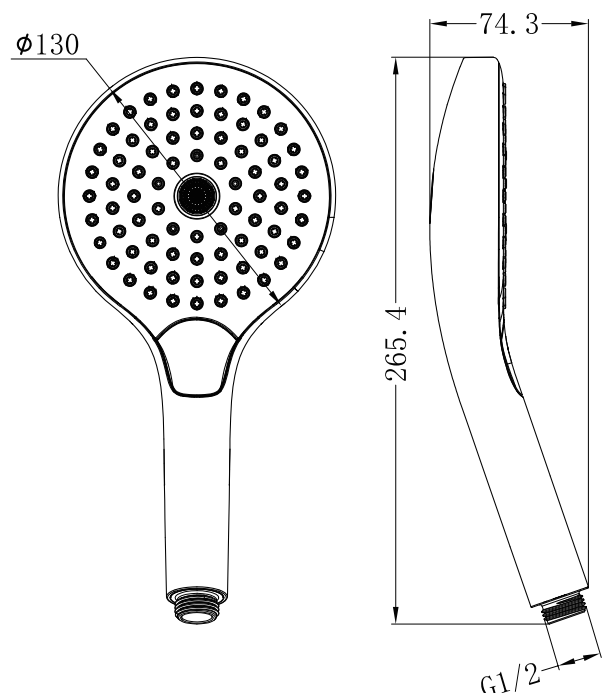

Air Hand Shower II

Finish & SKU

 Chrome NR508002CH	 Brushed Nickel NR508002BN
 Matte Black NR508002MB	 Brushed Gold NR508002BG
 Brushed Bronze NR508002BZ	 Gun Metal NR508002GM
 Graphite NR508002GR	 Matte White NR508002MW

Features

- 3 functions spray
- One touch nozzle cleaning button
- Function switching: press the push-button to switch between shower functions
- Four times more nozzles than a standard hand shower

Maintenance And Care

- Dimensions are nominal measurements only.