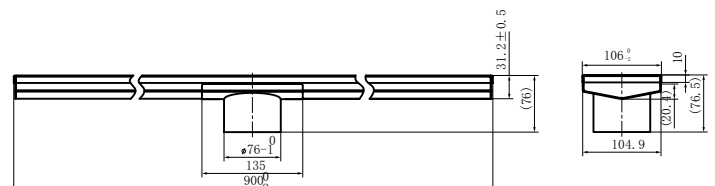

Features

- Fits 80mm puddle flange for easy integration.
- Suitable for tiles with a thickness of less than 10mm
- Durable 304 stainless steel construction ensures long-lasting performance.
- Separate waste outlet and grate design provides greater installation flexibility.
- V-channel profile enhances water flow speed and drainage efficiency.
- Available in 5 premium finishes to match various bathroom styles.
- Note: Outlet and grate are packed separately. Holesaw not included