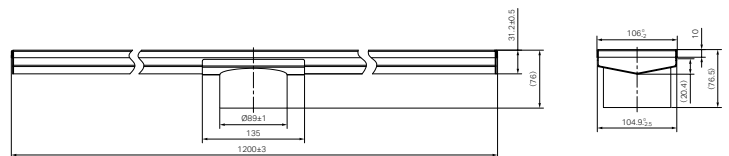

Features

- Fits 100mm puddle flange for easy integration.
- Suitable for tiles with a thickness of less than 10mm
- Durable 304 stainless steel construction ensures long-lasting performance.
- Separate waste outlet and grate design provides greater installation flexibility.
- V-channel profile enhances water flow speed and drainage efficiency.
- Available in 5 premium finishes to match various bathroom styles.
- Note: Outlet and grate are packed separately. Holesaw not included