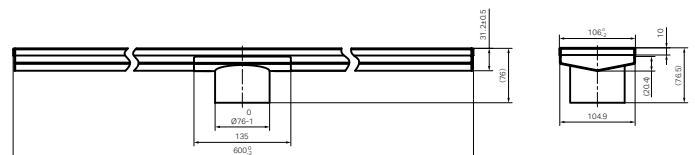

### Features

- Fits 80mm puddle flange for easy integration.
- Suitable for tiles with a thickness of less than 10mm
- Durable 304 stainless steel construction ensures long-lasting performance.
- Separate waste outlet and grate design provides greater installation flexibility.
- V-channel profile enhances water flow speed and drainage efficiency.
- Available in 5 premium finishes to match various bathroom styles.
- Note: Outlet and grate are packed separately. Holesaw not included