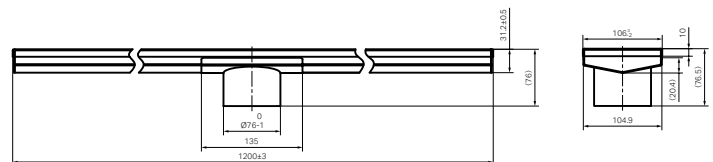

Features

- Fits 80mm puddle flange for easy integration.
- Suitable for tiles with a thickness of less than 10mm
- Durable 304 stainless steel construction ensures long-lasting performance.
- Separate waste outlet and grate design provides greater installation flexibility.
- V-channel profile enhances water flow speed and drainage efficiency.
- Available in 5 premium finishes to match various bathroom styles.
- Note: Outlet and grate are packed separately. Holesaw not included