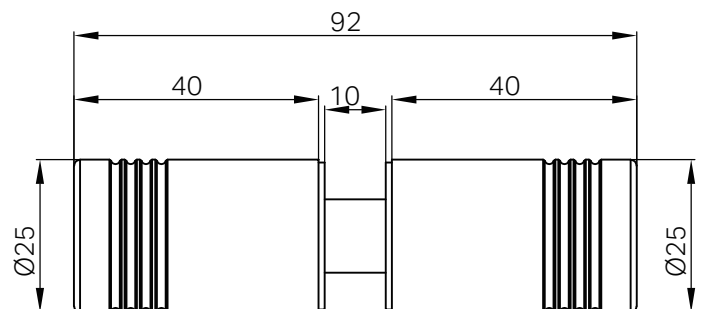

Round Shower Knob

Finish & SKU

 Chrome NRSH301aCH	 Brushed Nickel NRSH301aBN
 Matte Black NRSH301aMB	 Brushed Gold NRSH301aBG
 Brushed Bronze NRSH301aBZ	 Gun Metal NRSH301aGM

Warranty

Features

- Pull knob set
- 25mm round profile with grooves
- 43mm lengths each side
- suitable for 10mm only
- Single 12mm hole on glass
- Manufactured from high quality brass

- Dimensions are nominal measurements only.