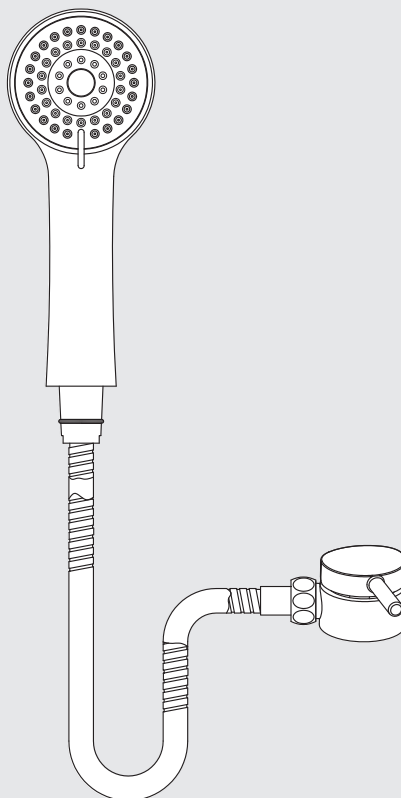

Caravan External Shower

Nero

Versions:202506

Drawing

Specifications

SKU
NR201507a

Watermark License
WM-060073

Temperature Rating
Min 1°C-Max 75°C

Pressure Rating
Min 150kpa - Max 500kpa

Finish

● **Chrome**
NR201507aCH

Packaging Includes

1x shower mixer
1x hand shower
1x hose

*Dimensions are nominal measurements only.

Nero