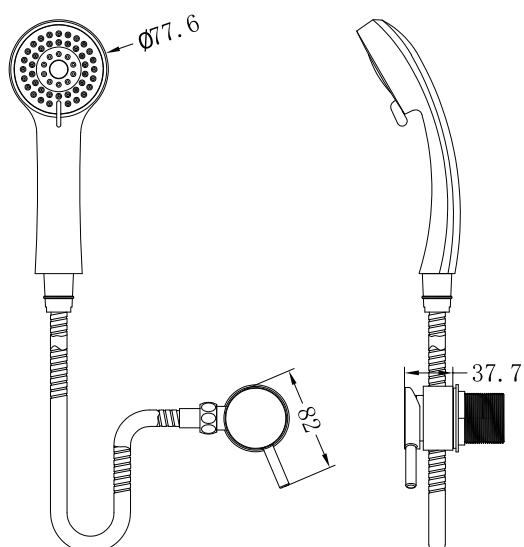

Caravan External Shower

Nero

Versions:202506

Drawing

Specifications

SKU
NR201507a

Watermark License
WM-060073

Temperature Rating
Min 1°C-Max 75°C

Pressure Rating
Min 150kpa - Max 500kpa

Finish

● **Chrome**
NR201507aCH

Packaging Includes

1x shower mixer
1x hand shower
1x hose

*Dimensions are nominal measurements only.

Nero