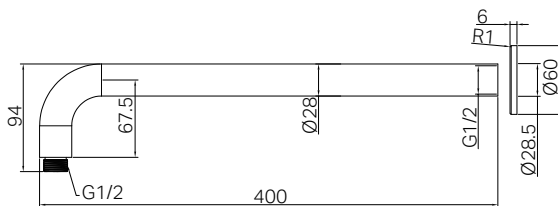

Drawing

Specifications

Temperature Rating

Min 1°C-Max 75°C

Pressure Rating

Min 150kpa - Max 500kpa

Packaging Includes

1x Shower Arm
1x Plate

Finish & SKU

● Brushed Bronze
NR509BZ

● Brushed Gold
NR509BG

● Graphite
NR509GR

● Brushed Nickel
NR509BN

*Dimensions are nominal measurements only.