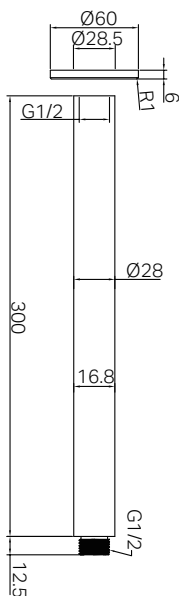

Zen SS316L Round Ceiling Arm 300mm Length

Nero

Versions:202506

Drawing

Specifications

Temperature Rating

Min 1°C-Max 75°C

Pressure Rating

Min 150kpa - Max 500kpa

Packaging Includes

1x Shower Arm
1x Plate

Finish & SKU

● Brushed Bronze
NR510BZ

● Brushed Gold
NR510BG

● Graphite
NR510GR

● Brushed Nickel
NR510BN

*Dimensions are nominal measurements only.

Nero