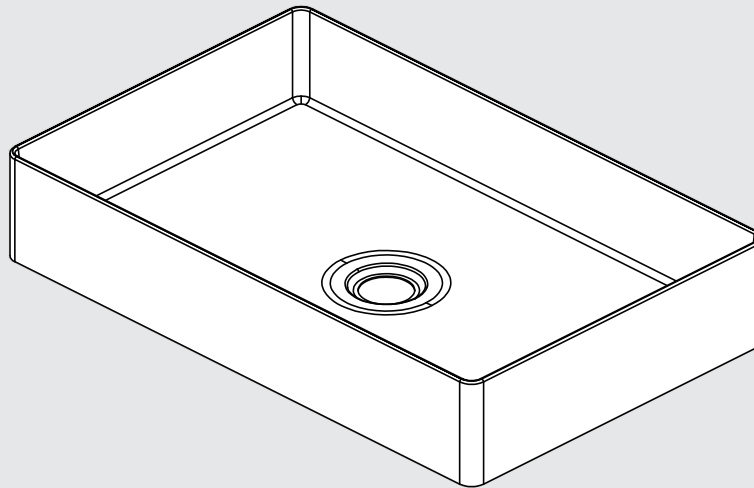

Opal Rectangle Stainless Steel Basin

Nero

Versions:202506