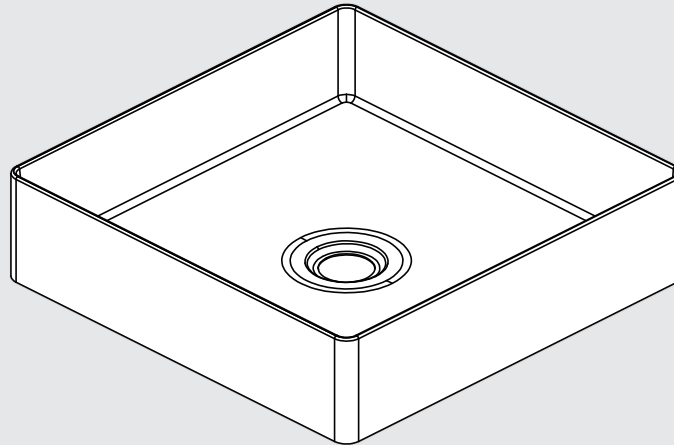

Opal Square 400mm Stainless Steel Basin

Nero

Versions:202506