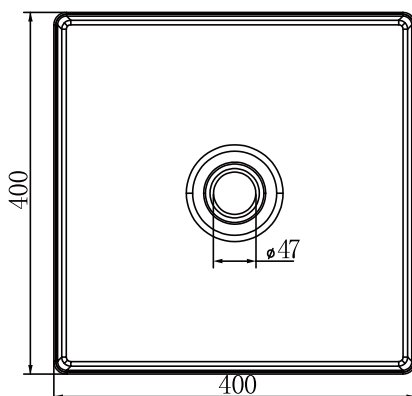

Drawing

Note: Pop-up Waste Not Included

Specifications

Material

304 grade stainless steel

Finish & SKU

Brushed Bronze NRB401sBZ	Graphite NRB401sGR
Brushed Gold NRB401sBG	Brushed Nickel NRB401sBN

*Dimensions are nominal measurements only.

Packaging Includes

1x Basin