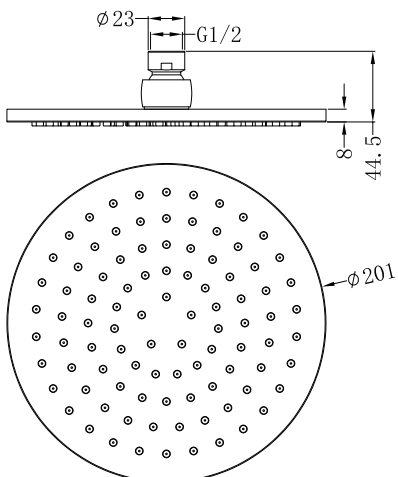

# 200mm Round Shower Head

## Drawing

## Packaging Includes

1x Shower Head

\*Dimensions are nominal measurements only.