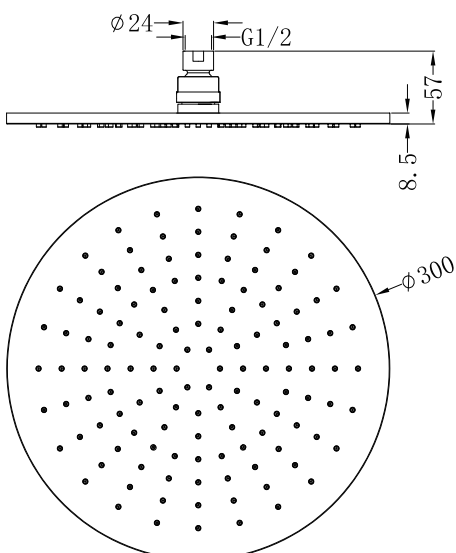

300mm Round Shower Head

Nero

Versions:202506

Drawing

Specifications

Watermark License

WMK25715

Temperature Rating

Min 1°C - Max 75°C

Pressure Rating

Min 150kpa - Max 500kpa

Packaging Includes

1x Shower Head

Finish & SKU

 Chrome NRROA1202CH	 Gun Metal NRROA1202GM	 Brushed Bronze NRROA1202BZ	 Graphite NRROA1202GR
 Matte Black NRROA1202MB	 Brushed Gold NRROA1202BG	 Matte White NRROA1202MW	 Brushed Nickel NRROA1202BN

*Dimensions are nominal measurements only.

Nero