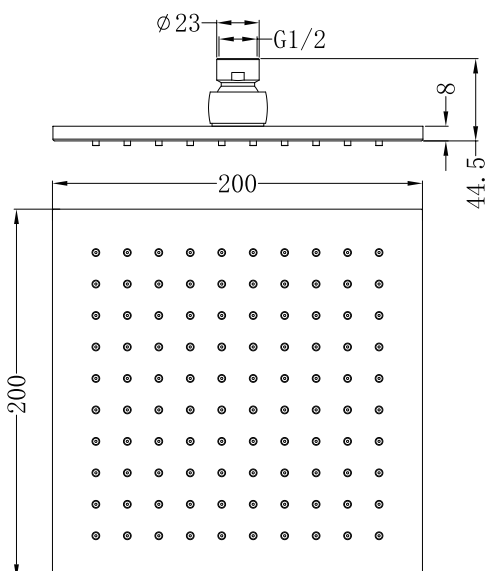

200mm Square Shower Head

Nero

Versions:202506

Drawing

Specifications

Watermark License
WMK25715
Temperature Rating
Min 1°C-Max 75°C
Pressure Rating
Min 150kpa - Max 500kpa

Packaging Includes

1x Shower Head

Finish & SKU

 **Chrome**
NRROB0803CH  **Matte Black**
NRROB0803MB

*Dimensions are nominal measurements only.

Nero