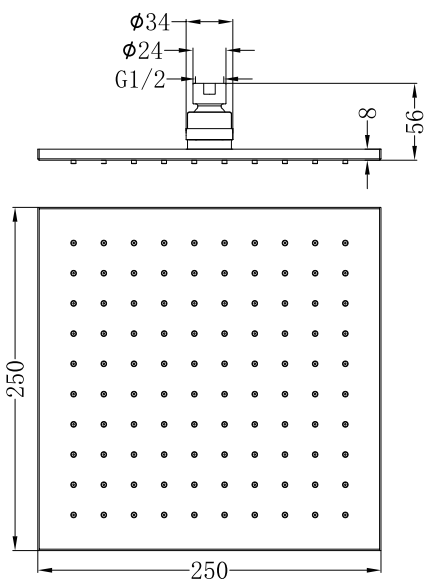

250mm Square Shower Head

Nero

Versions:202506

Drawing

Specifications

Watermark License
WMK25715
Temperature Rating
Min 1°C - Max 75°C
Pressure Rating
Min 150kpa - Max 500kpa

Packaging Includes

1x Shower Head

Finish & SKU

 **Chrome** NRROB1003CH  **Gun Metal** NRROB1003GM  **Brushed Nickel** NRROB1003BN
 **Matte Black** NRROB1003MB  **Brushed Gold** NRROB1003BG

*Dimensions are nominal measurements only.

Nero