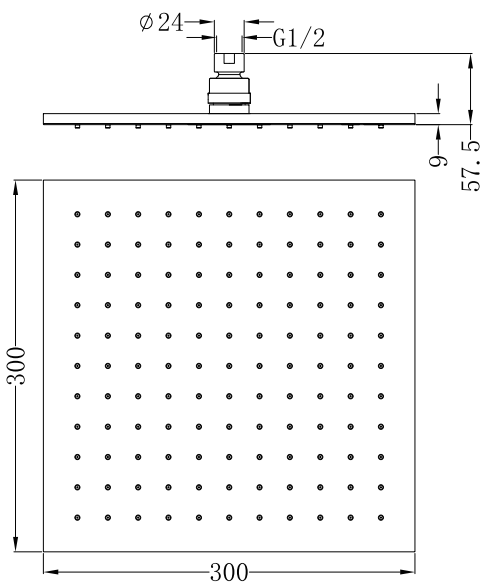

# 300mm Square Shower Head

## Drawing