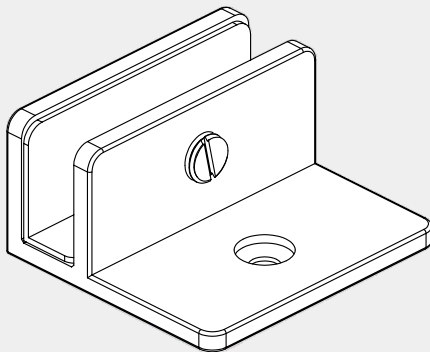

Shower F Bracket 10mm Glass

Nero

Versions:202512

Drawing

Specifications

1. 90 degree wall to glass fixing bracket.
2. Use to fixing glass.
3. Suitable for 10mm glass.
4. Manufactured from high quality brass.

Packaging Includes

- 1x Shower F Bracket
- 1x Installation Kits

Finish & SKU

- | | | |
|---|--|--|
|  Chrome
NRSH202aCH |  Gun Metal
NRSH202aGM |  Brushed Bronze
NRSH202aBZ |
|  Matte Black
NRSH202aMB |  Brushed Gold
NRSH202aBG |  Brushed Nickel
NRSH202aBN |

*Dimensions are nominal measurements only.

INSTALLATION STEPS

Step 1: Use force slotted screwdriver to loosen the screw.

Step 2: Insert to glass, then lock the screw.

Step 3: Put the plastic plug insert to wall, after put M5 screw. Use Phillips screwdriver to tighten screw.