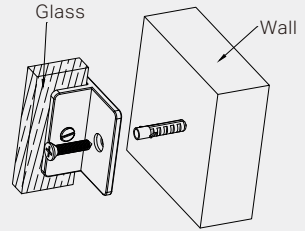

step 3

MAINTENANCE AND CARE

All surfaces should be cleaned with mild liquid detergent or soap and water.

Do not use cream cleaners or citrus based cleaning products, as they are abrasive.

Use of unsuitable cleaning agents may damage the surface.

Any damage caused in this way will not be covered by warranty.