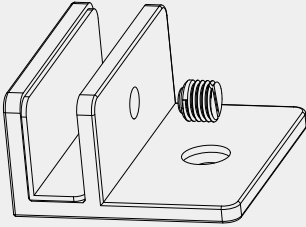

Shower F Bracket 10mm Glass

Nero

Versions:202512

Drawing

Specifications

1. 90 degree wall to glass fixing bracket.
2. Use to fixing glass.
3. Suitable for 10mm glass.
4. Manufactured from high quality brass.

Packaging Includes

- 1x Shower F Bracket
- 1x Installation Kits

Finish & SKU

- | | | |
|---|--|--|
|  Chrome
NRSH202aCH |  Gun Metal
NRSH202aGM |  Brushed Bronze
NRSH202aBZ |
|  Matte Black
NRSH202aMB |  Brushed Gold
NRSH202aBG |  Brushed Nickel
NRSH202aBN |

*Dimensions are nominal measurements only.

INSTALLATION STEPS

Step 1: Use force slotted screwdriver to loosen the screw.

Step 2: Insert to glass, then lock the screw.

Step 3: Put the plastic plug insert to wall, after put M5 screw. Use Phillips screwdriver to tighten screw.