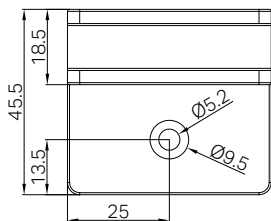

Shower F Bracket 10mm Glass

Nero

Versions:202512

Drawing

Specifications

1. 90 degree wall to glass fixing bracket.
2. Use to fixing glass.
3. Suitable for 10mm glass.
4. Manufactured from high quality brass.

*Dimensions are nominal measurements only.

INSTALLATION STEPS

Step 1: Use force slotted screwdriver to loosen the screw.

Step 2: Insert to glass, then lock the screw.

Step 3: Put the plastic plug insert to wall, after put M5 screw. Use Phillips screwdriver to tighten screw.