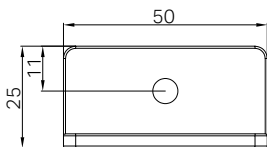

Shower F Bracket 10mm Glass

Nero

Versions:202512

Drawing

Specifications

1. 90 degree wall to glass fixing bracket.
2. Use to fixing glass.
3. Suitable for 10mm glass.
4. Manufactured from high quality brass.

*Dimensions are nominal measurements only.

INSTALLATION STEPS

Step 1: Use force slotted screwdriver to loosen the screw.

Step 2: Insert to glass, then lock the screw.

Step 3: Put the plastic plug insert to wall, after put M5 screw. Use Phillips screwdriver to tighten screw.