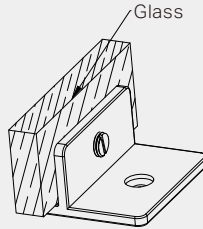

INSTALLATION STEPS

Step 1: Use force slotted screwdriver to loosen the screw.

Step 2: Insert to glass, then lock the screw.

Step 3: Put the plastic plug insert to wall, after put M5 screw. Use Phillips screwdriver to tighten screw.

step 2

MAINTENANCE AND CARE

All surfaces should be cleaned with mild liquid detergent or soap and water.

Do not use cream cleaners or citrus based cleaning products, as they are abrasive.

Use of unsuitable cleaning agents may damage the surface.

Any damage caused in this way will not be covered by warranty.

NOTE:

Only use for 10mm glass

Nero

Warranty Policy