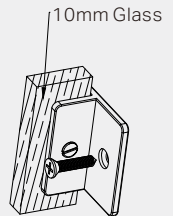

NOTE:

Only use for 10mm glass

Nero