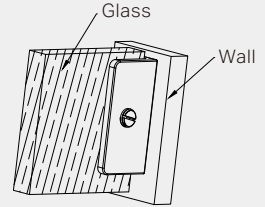

## Specifications

1. 90 degree wall to glass fixing bracket.
2. Use to fixing glass.
3. Suitable for 10mm glass.
4. Manufactured from high quality brass.

\*Dimensions are nominal measurements only.

## INSTALLATION STEPS

Step 1: Put the plastic plug insert to wall, after put M5 screw use phillips screwdriver tighten screw.

Step 2: Use force slotted screwdriver loosen the screw.

Step 3: Insert to glass, then lock the screw.

step 1

step 2

step 3