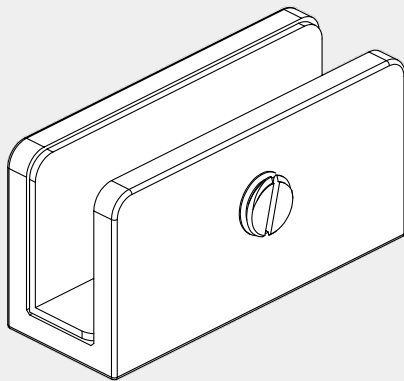

Shower U Bracket 10mm Glass

Nero

Versions:202512