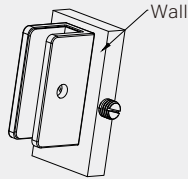

\*Dimensions are nominal measurements only.

## INSTALLATION STEPS

Step 1: Put the plastic plug insert to wall, after put M5 screw use phillips screwdriver tighten screw.

Step 2: Use force slotted screwdriver loosen the screw.

Step 3: Insert to glass, then lock the screw.

step 1

step 2

step 3