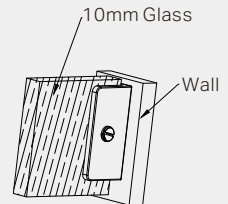

NOTE:

Only use for 10mm glass

Nero