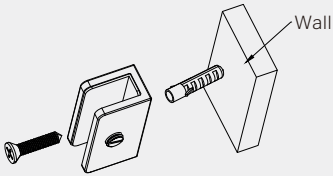

## Specifications

1. 90 degree wall to glass fixing bracket.
2. Use to fixing glass.
3. Suitable for 10mm glass.
4. Manufactured from high quality brass.

\*Dimensions are nominal measurements only.

## INSTALLATION STEPS

Step 1: Put the plastic plug insert to wall, after put M5 screw use phillips screwdriver tighten screw.

Step 2: Use force slotted screwdriver loosen the screw.

Step 3: Insert to glass, then lock the screw.