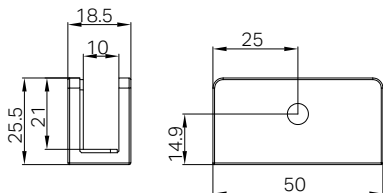

# Shower U Bracket 10mm Glass

## Specifications

1. 90 degree wall to glass fixing bracket.
2. Use to fixing glass.
3. Suitable for 10mm glass.
4. Manufactured from high quality brass.